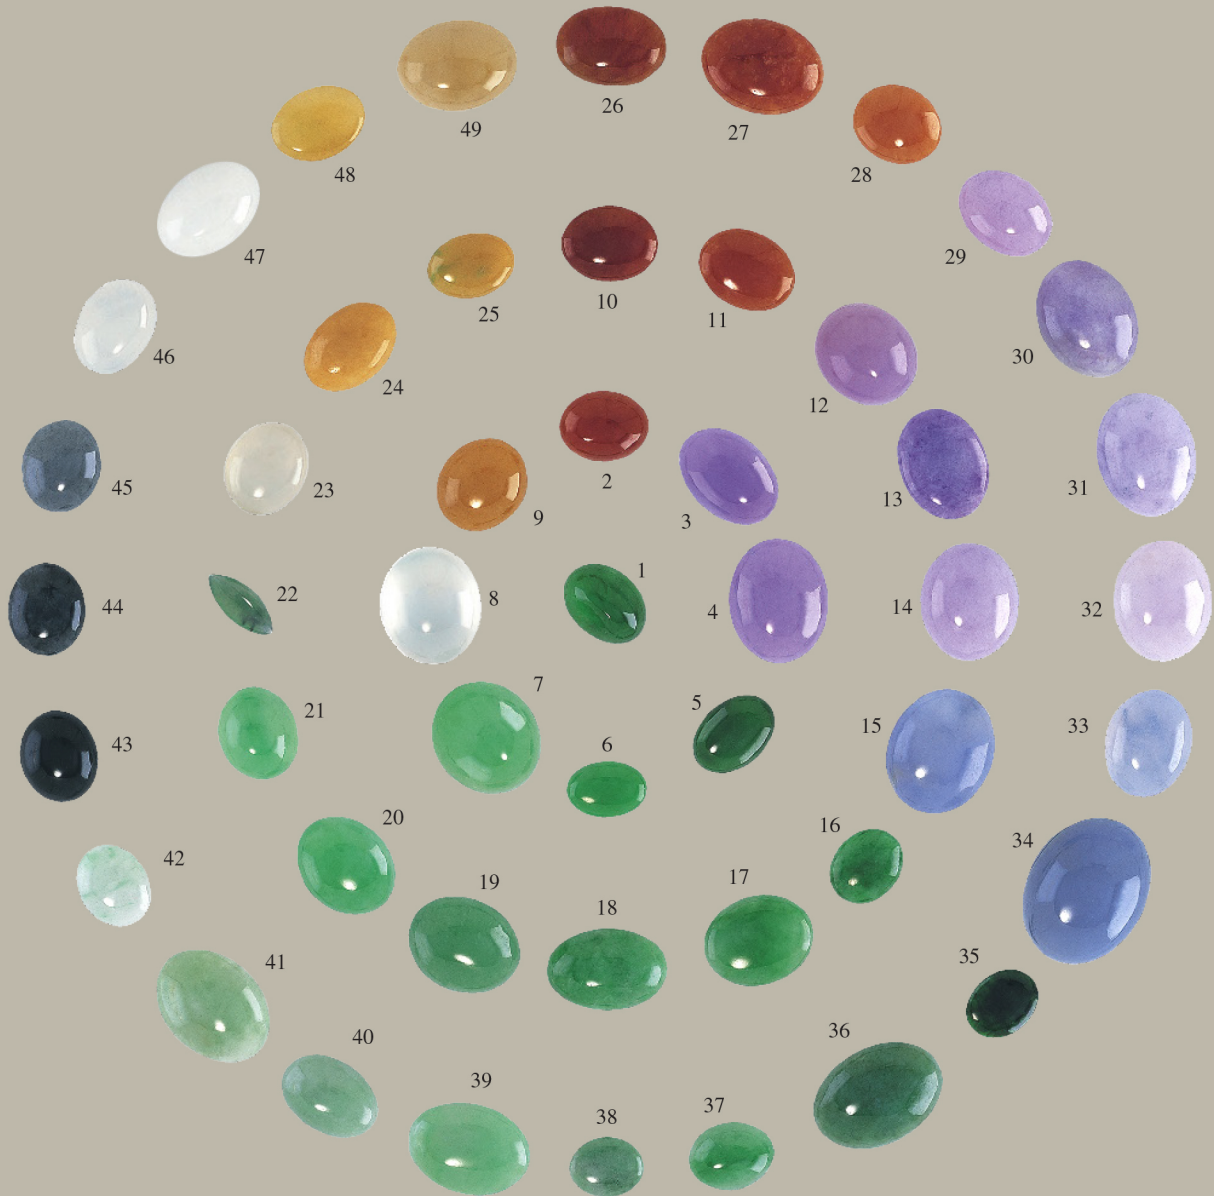

Colors of Jade

Translucence

Texture